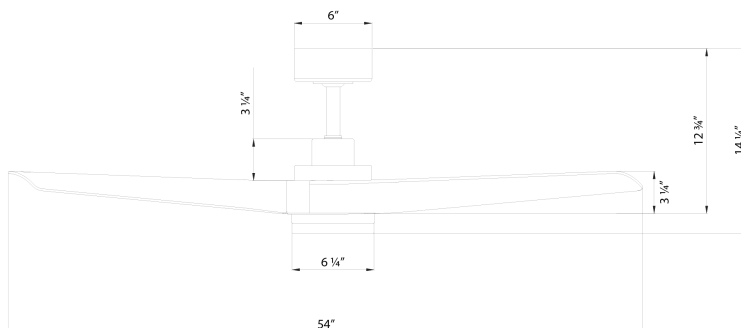

CHILL

FR-W2605-54L

54" Ceiling Fan

MODERN FORMS

SMART FANS

PRODUCT DESCRIPTION

Sleek, modern, and refreshingly simple, Chill brings relaxed sophistication to everyday spaces. The 54-inch smart fan delivers smooth, quiet airflow with an energy-efficient DC motor and a tunable LED light for versatile ambiance. Wet rated for indoor and outdoor comfort, Chill offers balanced proportions, clean styling, and intuitive control through the MyWAC ecosystem. Designed for effortless living, it's the perfect blend of simplicity, technology, and modern design.

FEATURES

- 6 fan speeds through both Summer and Winter Modes
- Silent DC motor
- Optional LED luminaire cover included
- Includes BT remote control
- Optional wall control sold separately
- Compatible with MyWAC app

AIRFLOW/ENERGY EFFICIENCY

Weighted-Average/High Airflow CFM:	3859/5841
Weighted-Average/High Energy Use (W):	20/29
Estimated Yearly Energy Cost ($):	6
Weighted-Average/High Efficiency (CFM/W):	219
Max RPM:	138

ORDER NUMBER

Model	Housing	Blade
FR-W2605-54L	MB <i>Matte Black</i>	DK <i>Distressed Koa</i>
	MB <i>Matte Black</i>	MB <i>Matte Black</i>
	MW <i>Matte White</i>	MW <i>Matte White</i>

Example: **FR-W2605-54L-MW**

- *Results may vary based on application and surroundings.
- *This fan comes uni-pack - blade select options are not available

SPECIFICATIONS

Construction:	Aluminum, ABS
Blade:	16° Pitch, 54" sweep
Downrod:	3/4"W + 6"H included
Mounting Slope:	Up to 30°
Wire:	66" (with connectors)
Hanging Weight:	13.4 lbs
Total Power:	63W (120-240v)
Standards:	UL/cUL Wet Location listed, Title 24 JA8-2016 Compliant, Title 20, Energy Star rated
Motor Type:	108 x 20 sensorless DC motor

WIRELESS PERFORMANCE

Wi-Fi Range:	Up to 150 ft*
Bluetooth Range:	Up to 150 ft

LUMINAIRE PERFORMANCE

Light Source:	LED
Light Wattage:	30W
Lumens/Delivered Lumens:	3687 - 3846 (Based on CCT)/2262
Dimming:	Integrated
CRI:	90
Color Temperature:	2700K, 3000K, 3500K 4000K, 5000K selectable/tunable
Rated Life:	50,000 hours

The Modern Forms app synchronizes seamlessly with smart home devices you already own

modernforms.com
Phone (800) 526.2588
Fax (800) 526.2585

Headquarters/Eastern Distribution Center
44 Harbor Park Drive
Port Washington, NY 11050

Central Distribution Center
1600 Distribution Ct
Lithia Springs, GA 30122

Western Distribution Center
1750 Archibald Avenue
Ontario, CA 91760

Modern Forms retains the right to modify the design of our products at any time as part of the company's continuous improvement program.