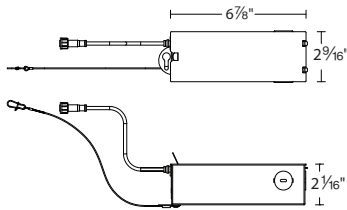

A1RT-3661, 3662, 3663-C2; A1RT-3471, 3472, 3473-C2; A1RT-3571, 3572, 3573-C2

QUARTUS ATMOSPHERE 4" Remodel Housing

SPECIFICATIONS

Input: Universal 120-277V AC 50/60 Hz
Standards: ETL & cETL
Dimming: 2-channel DMX512-A RDM: 100-0.1%
Mounting: Ceiling cutout (Round and Square): Ø 4 3/4"
 Ceiling thickness: 1/2" - 1 1/4"
Construction: 20 Gauge galvanized steel
Warranty: 8 year product warranty

Fixture Type:

Catalog Number:

Project: _____

Location: _____

Remodel Trimmed

Remodel Trimless

HOUSINGS	Model		Power	Rating
Remodel Trimmed	A1RT-3661-C2 A1RT-3662-C2 A1RT-3663-C2	Round and Square	14W 19W 26W	Non-IC Non-IC Non-IC
Remodel Trimless	A1RT-3471-C2 A1RT-3472-C2 A1RT-3473-C2	Round (Spackle frame included)	14W 19W 26W	Non-IC Non-IC Non-IC
	A1RT-3571-C2 A1RT-3572-C2 A1RT-3573-C2	Square (Spackle frame included)		