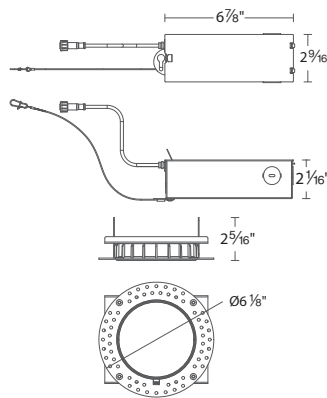

A1RT-3661, 3662, 3663-C2; A1RT-3471, 3472, 3473-C2; A1RT-3571, 3572, 3573-C2

QUARTUS ATMOSPHERE 4" Remodel Housing

SPECIFICATIONS

Input: Universal 120-277V AC 50/60 Hz
Standards: ETL & cETL
Dimming: 2-channel DMX512-A RDM: 100-0.1%
Mounting: Ceiling cutout (Round and Square): Ø 4 3/4"
 Ceiling thickness: 1/2" - 1 1/4"
Construction: 20 Gauge galvanized steel
Warranty: 8 year product warranty

Fixture Type:

Catalog Number:

Project: _____

Location: _____

Remodel Trimmed

Remodel Trimless

HOUSINGS	Model		Power	Rating
Remodel Trimmed	A1RT-3661-C2 A1RT-3662-C2 A1RT-3663-C2	Round and Square	14W 19W 26W	Non-IC Non-IC Non-IC
Remodel Trimless	A1RT-3471-C2 A1RT-3472-C2 A1RT-3473-C2	Round (Spackle frame included)	14W 19W 26W	Non-IC Non-IC Non-IC
	A1RT-3571-C2 A1RT-3572-C2 A1RT-3573-C2	Square (Spackle frame included)		