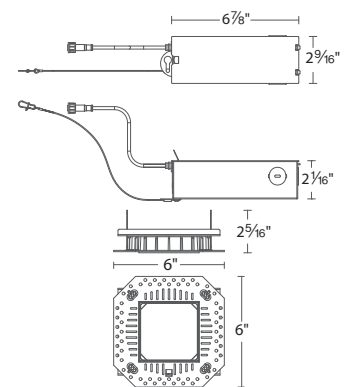

A1RT-3661, 3662, 3663-C2; A1RT-3471, 3472, 3473-C2; A1RT-3571, 3572, 3573-C2

QUARTUS ATMOSPHERE 4" Remodel Housing

SPECIFICATIONS

Input: Universal 120-277V AC 50/60 Hz
Standards: ETL & cETL
Dimming: 2-channel DMX512-A RDM: 100-0.1%
Mounting: Ceiling cutout (Round and Square): Ø 4 3/4"
 Ceiling thickness: 1/2" - 1 1/4"
Construction: 20 Gauge galvanized steel
Warranty: 8 year product warranty

Fixture Type:

Catalog Number:

Project: _____

Location: _____

Remodel Trimmed

Remodel Trimless

HOUSINGS	Model		Power	Rating
Remodel Trimmed	A1RT-3661-C2 A1RT-3662-C2 A1RT-3663-C2	Round and Square	14W 19W 26W	Non-IC Non-IC Non-IC
Remodel Trimless	A1RT-3471-C2 A1RT-3472-C2 A1RT-3473-C2	Round (Spackle frame included)	14W 19W 26W	Non-IC Non-IC Non-IC
	A1RT-3571-C2 A1RT-3572-C2 A1RT-3573-C2	Square (Spackle frame included)		