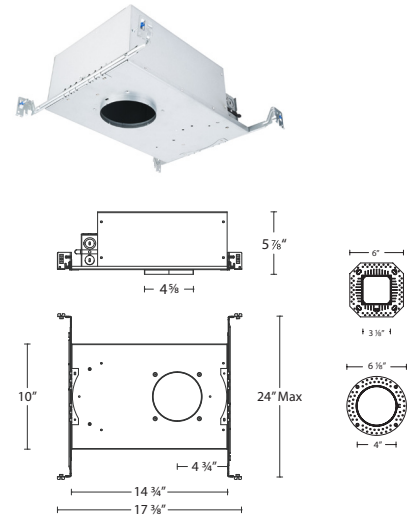

New Construction Trimless

HOUSINGS	Model		Power	Rating	
New Construction Trimmed	A1RT-2661-C2	Round and Square	Airtight	14W	IC
	A1RT-2662-C2			19W	IC
	A1RT-2663-C2			26W	IC
New Construction Trimless	A1RT-2471-C2	Round (Spackle frame included)	Airtight	14W	IC
	A1RT-2472-C2			19W	IC
	A1RT-2473-C2			26W	IC
	A1RT-2571-C2	Square (Spackle frame included)	Airtight	14W	IC
	A1RT-2572-C2			19W	IC
	A1RT-2573-C2			26W	IC

A1RT-____-C2

Example: A1RT-2662-C2

REPLACEMENT DRIVER

Housing Model	Power	Replacement Driver Model
A1RT-2661-C2, A1RT-2471-C2, A1RT-2571-C2	14W	D-A1RT-21-C2
A1RT-2662-C2, A1RT-2472-C2, A1RT-2572-C2	19W	D-A1RT-22-C2
A1RT-2663-C2, A1RT-2473-C2, A1RT-2573-C2	26W	D-A1RT-23-C2

aispire.com

Phone (800) 526.2588

Fax (800) 526.2585

Headquarters

44 Harbor Park Drive,
Port Washington, NY 11050

Georgia Distribution Center

1600 Distribution Ct,
Lithia Springs, GA 30122

Texas Distribution Center

1700 S J Elmer Weaver Fwy Suite 100,
Cedar Hill, TX 75104

California Distribution Center

1750 S Archibald Ave,
Ontario, CA 91761