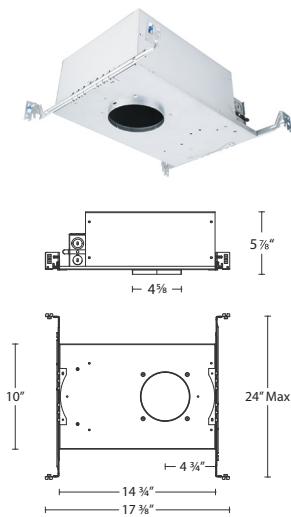

A1RT-2661, 2662, 2663-C2; A1RT-2471, 2472, 2473-C2; A1RT-2571, 2572, 2573-C2

QUARTUS ATMOSPHERE 4" New Construction Housing

SPECIFICATIONS

Input: Universal 120-277V AC 50/60 Hz

Standards: ETL & cETL, IC-rated, Airtight

Dimming: 2-channel DMX512-A RDM: 100-0.1%

Mounting: New construction housings included with universal mounting brackets and hanger bars
Ceiling cutout (Round and Square): $\varnothing$ 4 3/4"
Ceiling thickness: 1/2" - 1 1/4"

Construction: 20 Gauge galvanized steel

Warranty: 8 year product warranty

Fixture Type:

Catalog Number:

Project: _____

Location: _____

New Construction Trimmed