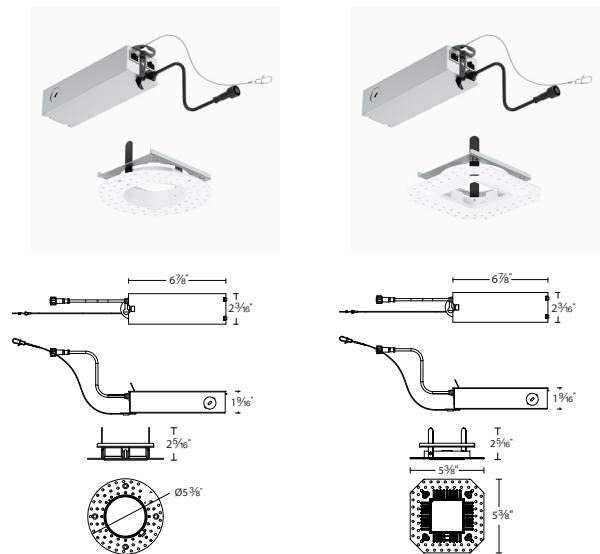

Remodel Trimless

HOUSINGS

Model

Power

Rating

HOUSINGS	Model		Power	Rating
Remodel Trimmed	A1RS-3661-C2 A1RS-3662-C2	Round and Square	Airtight 14W 18W	Non-IC Non-IC
Remodel Trimless	A1RS-3471-C2 A1RS-3472-C2	Round (Spackle frame included)	Airtight	Non-IC Non-IC
	A1RS-3571-C2 A1RS-3572-C2	Square (Spackle frame included)	Airtight	

A1RS-____-C2

Example: A1RS-3571-C2

aispire.com

Phone (800) 526.2588

Fax (800) 526.2585

Headquarters

44 Harbor Park Drive,
Port Washington, NY 11050

Georgia Distribution Center

1600 Distribution Ct,
Lithia Springs, GA 30122

Texas Distribution Center

1700 S J Elmer Weaver Fwy Suite 100,
Cedar Hill, TX 75104

California Distribution Center

1750 S Archibald Ave,
Ontario, CA 91761