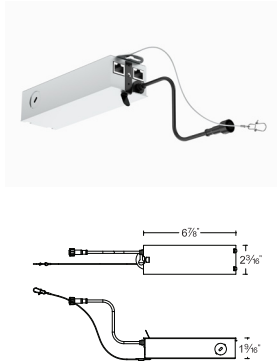

Remodel Trimmed