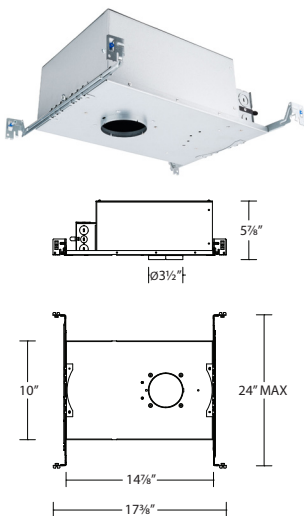

A1RS-2661, 2662-C2; A1RS-2471, 2472-C2; A1RS-2571, 2572-C2

QUARTUS ATMOSPHERE 2" New Construction Housing

SPECIFICATIONS

Input Universal 120-277V AC 50/60 Hz

Standards: ETL & cETL, IC-rated, Airtight (see below for list)

Dimming: DMX512-A RDM: 100-0.1%

Mounting: New construction housings included with universal mounting brackets and hanger bars
Ceiling cutout (Round and Square): $\varnothing$ 3 1/2"
Ceiling thickness: 1/2" - 1 1/4"

Construction: 20 Gauge galvanized steel

Warranty: 8 year product warranty

Fixture Type:

Catalog Number:

Project: _____

Location: _____

New Construction Trimmed