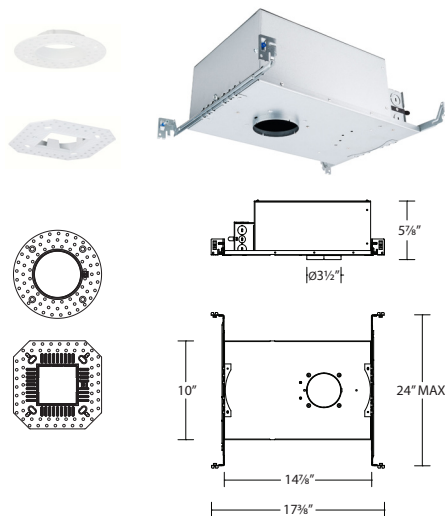

Dimming: DMX512-A RDM: 100-0.1%

Mounting: New construction housings included with universal mounting brackets and hanger bars
Ceiling cutout (Round and Square): \varnothing 3 1/2"
Ceiling thickness: 1/2" - 1 1/4"

HOUSINGS

Model

Power

Rating

| HOUSINGS | Model | Power | Rating | | |
|---------------------------|------------------------------|------------------------------------|----------|------------|----------|
| New Construction Trimmed | A1RS-2661-C2 A1RS-2662-C2 | Round and Square | Airtight | 14W 18W | IC IC |
| | A1RS-2471-C2 A1RS-2472-C2 | Round (Spackle frame included) | Airtight | 14W 18W | IC IC |
| New Construction Trimless | A1RS-2571-C2 A1RS-2572-C2 | Square (Spackle frame included) | Airtight | 14W 18W | IC IC |